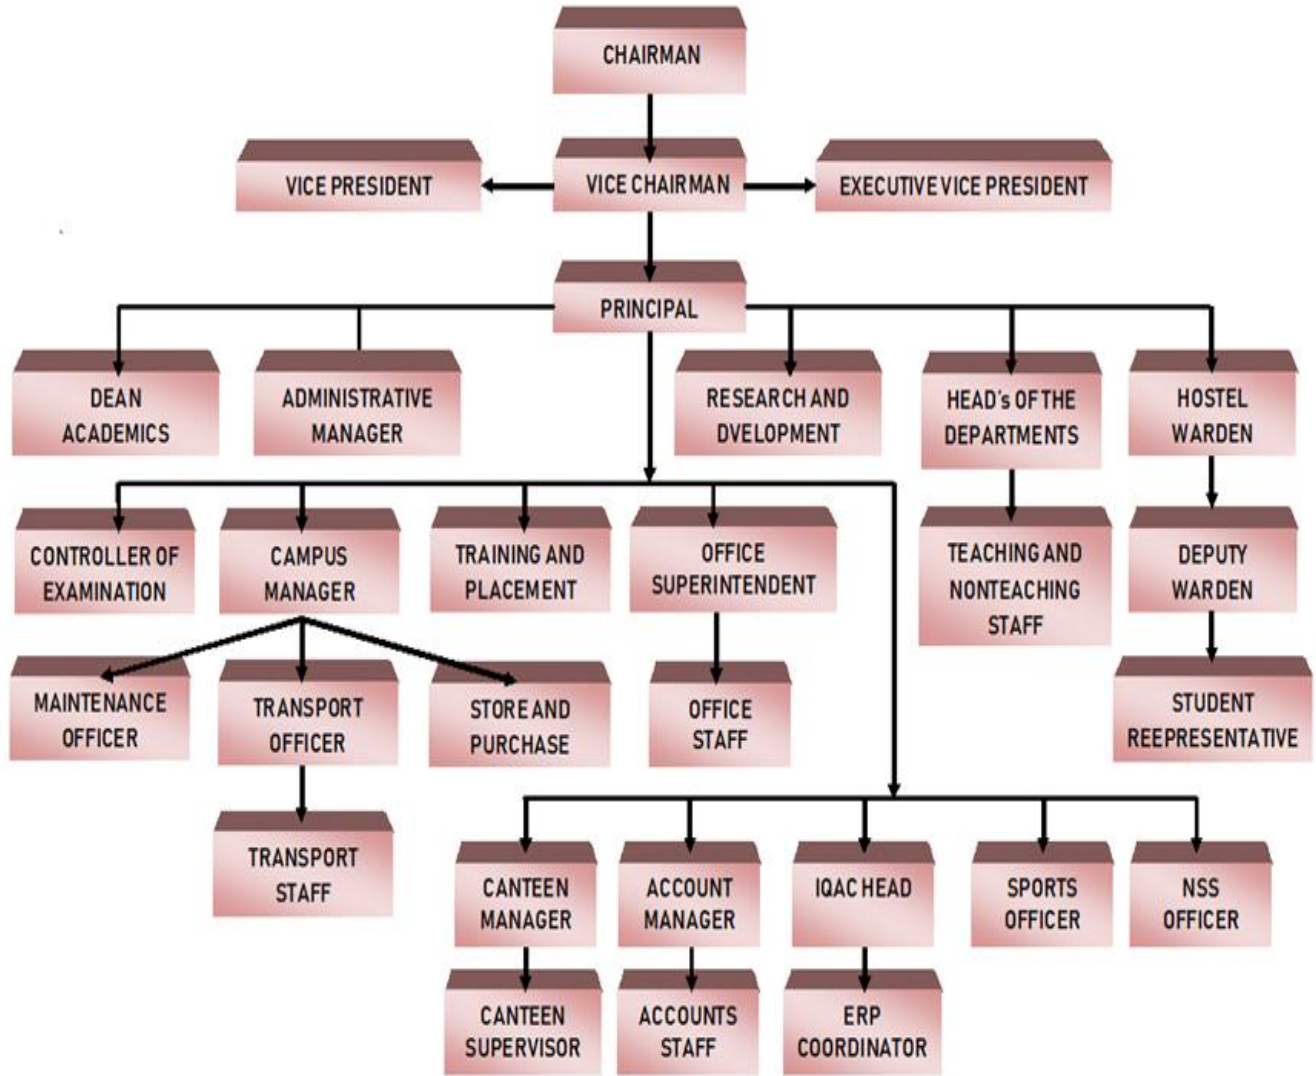

AMC ENGINEERING COLLEGE Bangalore-83

ORGANIZATIONAL STRUCTURE

A. G. Nataraj
PRINCIPAL
PRINCIPAL
AMC ENGINEERING COLLEGE
BENGALURU - 560 083.